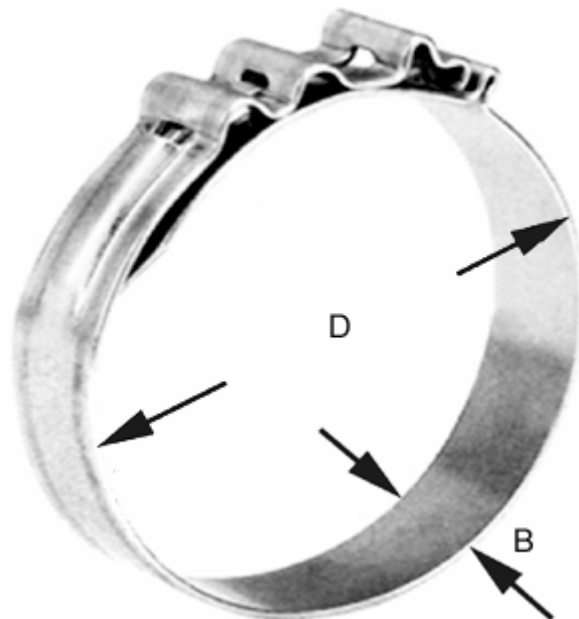

Article number: 021087006025

Description: COBRA one piece-connector 25/8 W4

Measures

Diameter D = 25.0

Width B = 8